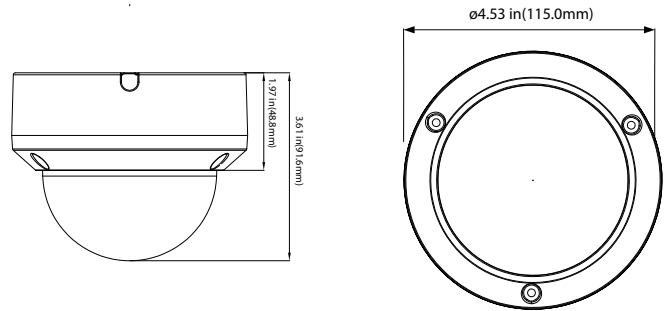

DIMENSIONS

Unit : inch (mm)

OPTIONAL ACCESSORIES